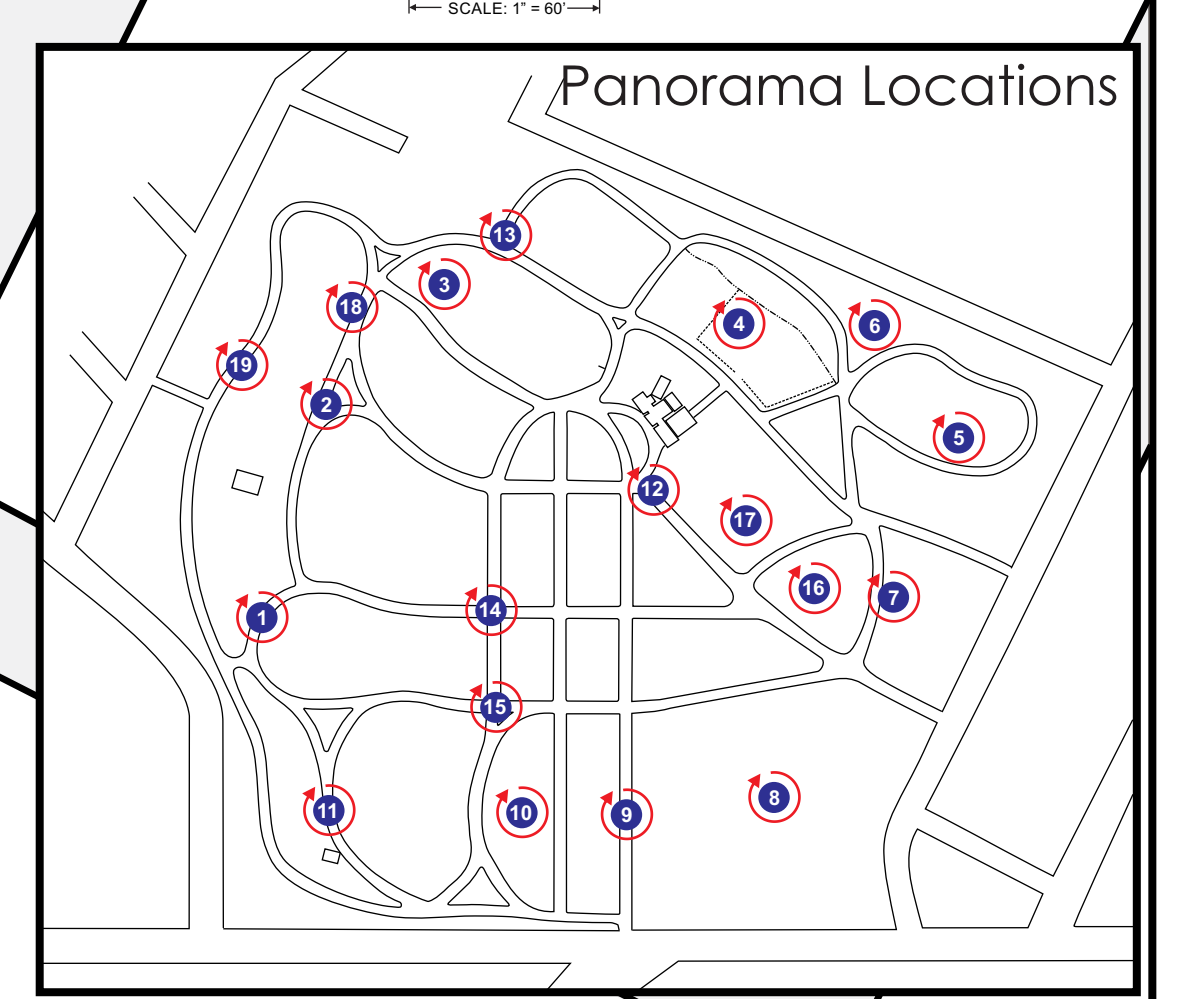

Plan of Edgewood Cemetery

Nashua, NH

First Plan: January 1905
Revised: July 2004
Revised: October 2006
Revised: June 6, 2014
Revised: April 12, 2018
Revised: January 18, 2022

Edgewood Cemetery
OVERVIEW
NOTE: The scale, grave location and measurements shown are for general reference use only. This is not a site surveyed document.
Scale 1" = 25'
Copyright © 2022 by TOPOGRAPHIX LLC