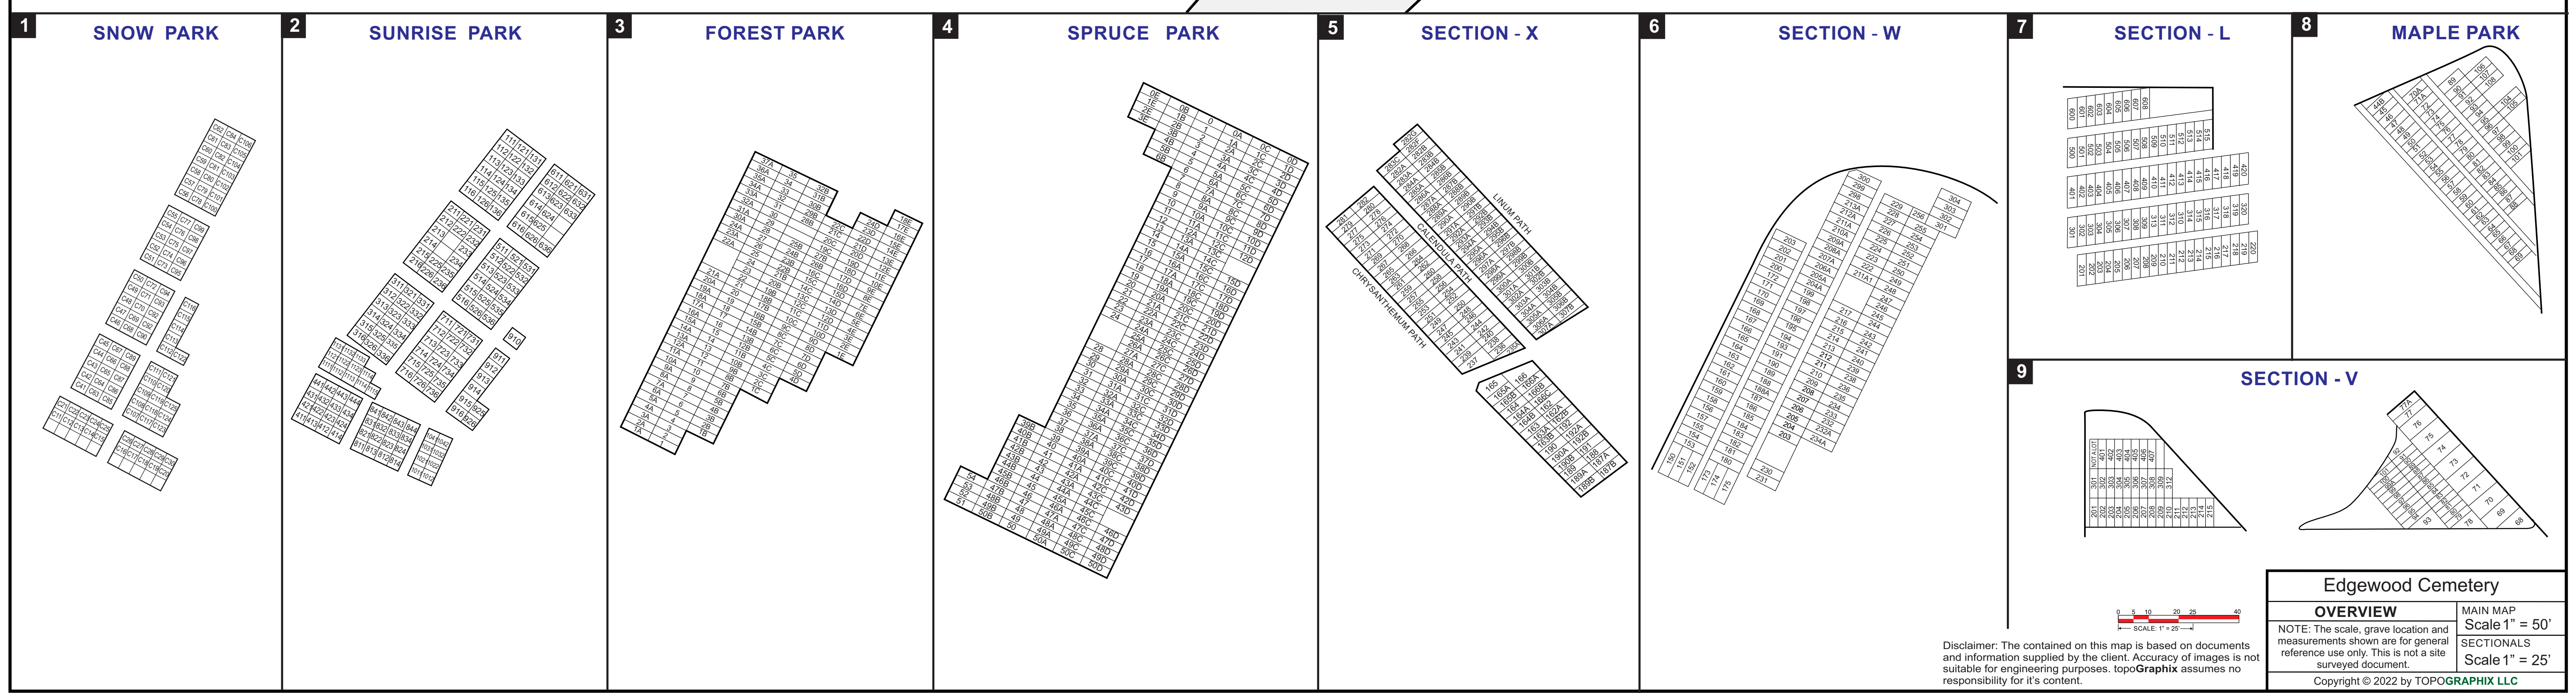

Plan of Edgewood Cemetery

Nashua, NH

First Plan: January 1905
Revised: July 2004
Revised: October 2006
Revised: June 6, 2014
Revised: April 12, 2018
Revised: January 18, 2022

Edgewood Cemetery
OVERVIEW
NOTE: The scale, grave location and measurements shown are for general reference use only. This is not a site surveyed document.
Scale 1" = 25'
Copyright © 2022 by TOPOGRAPHIX LLC