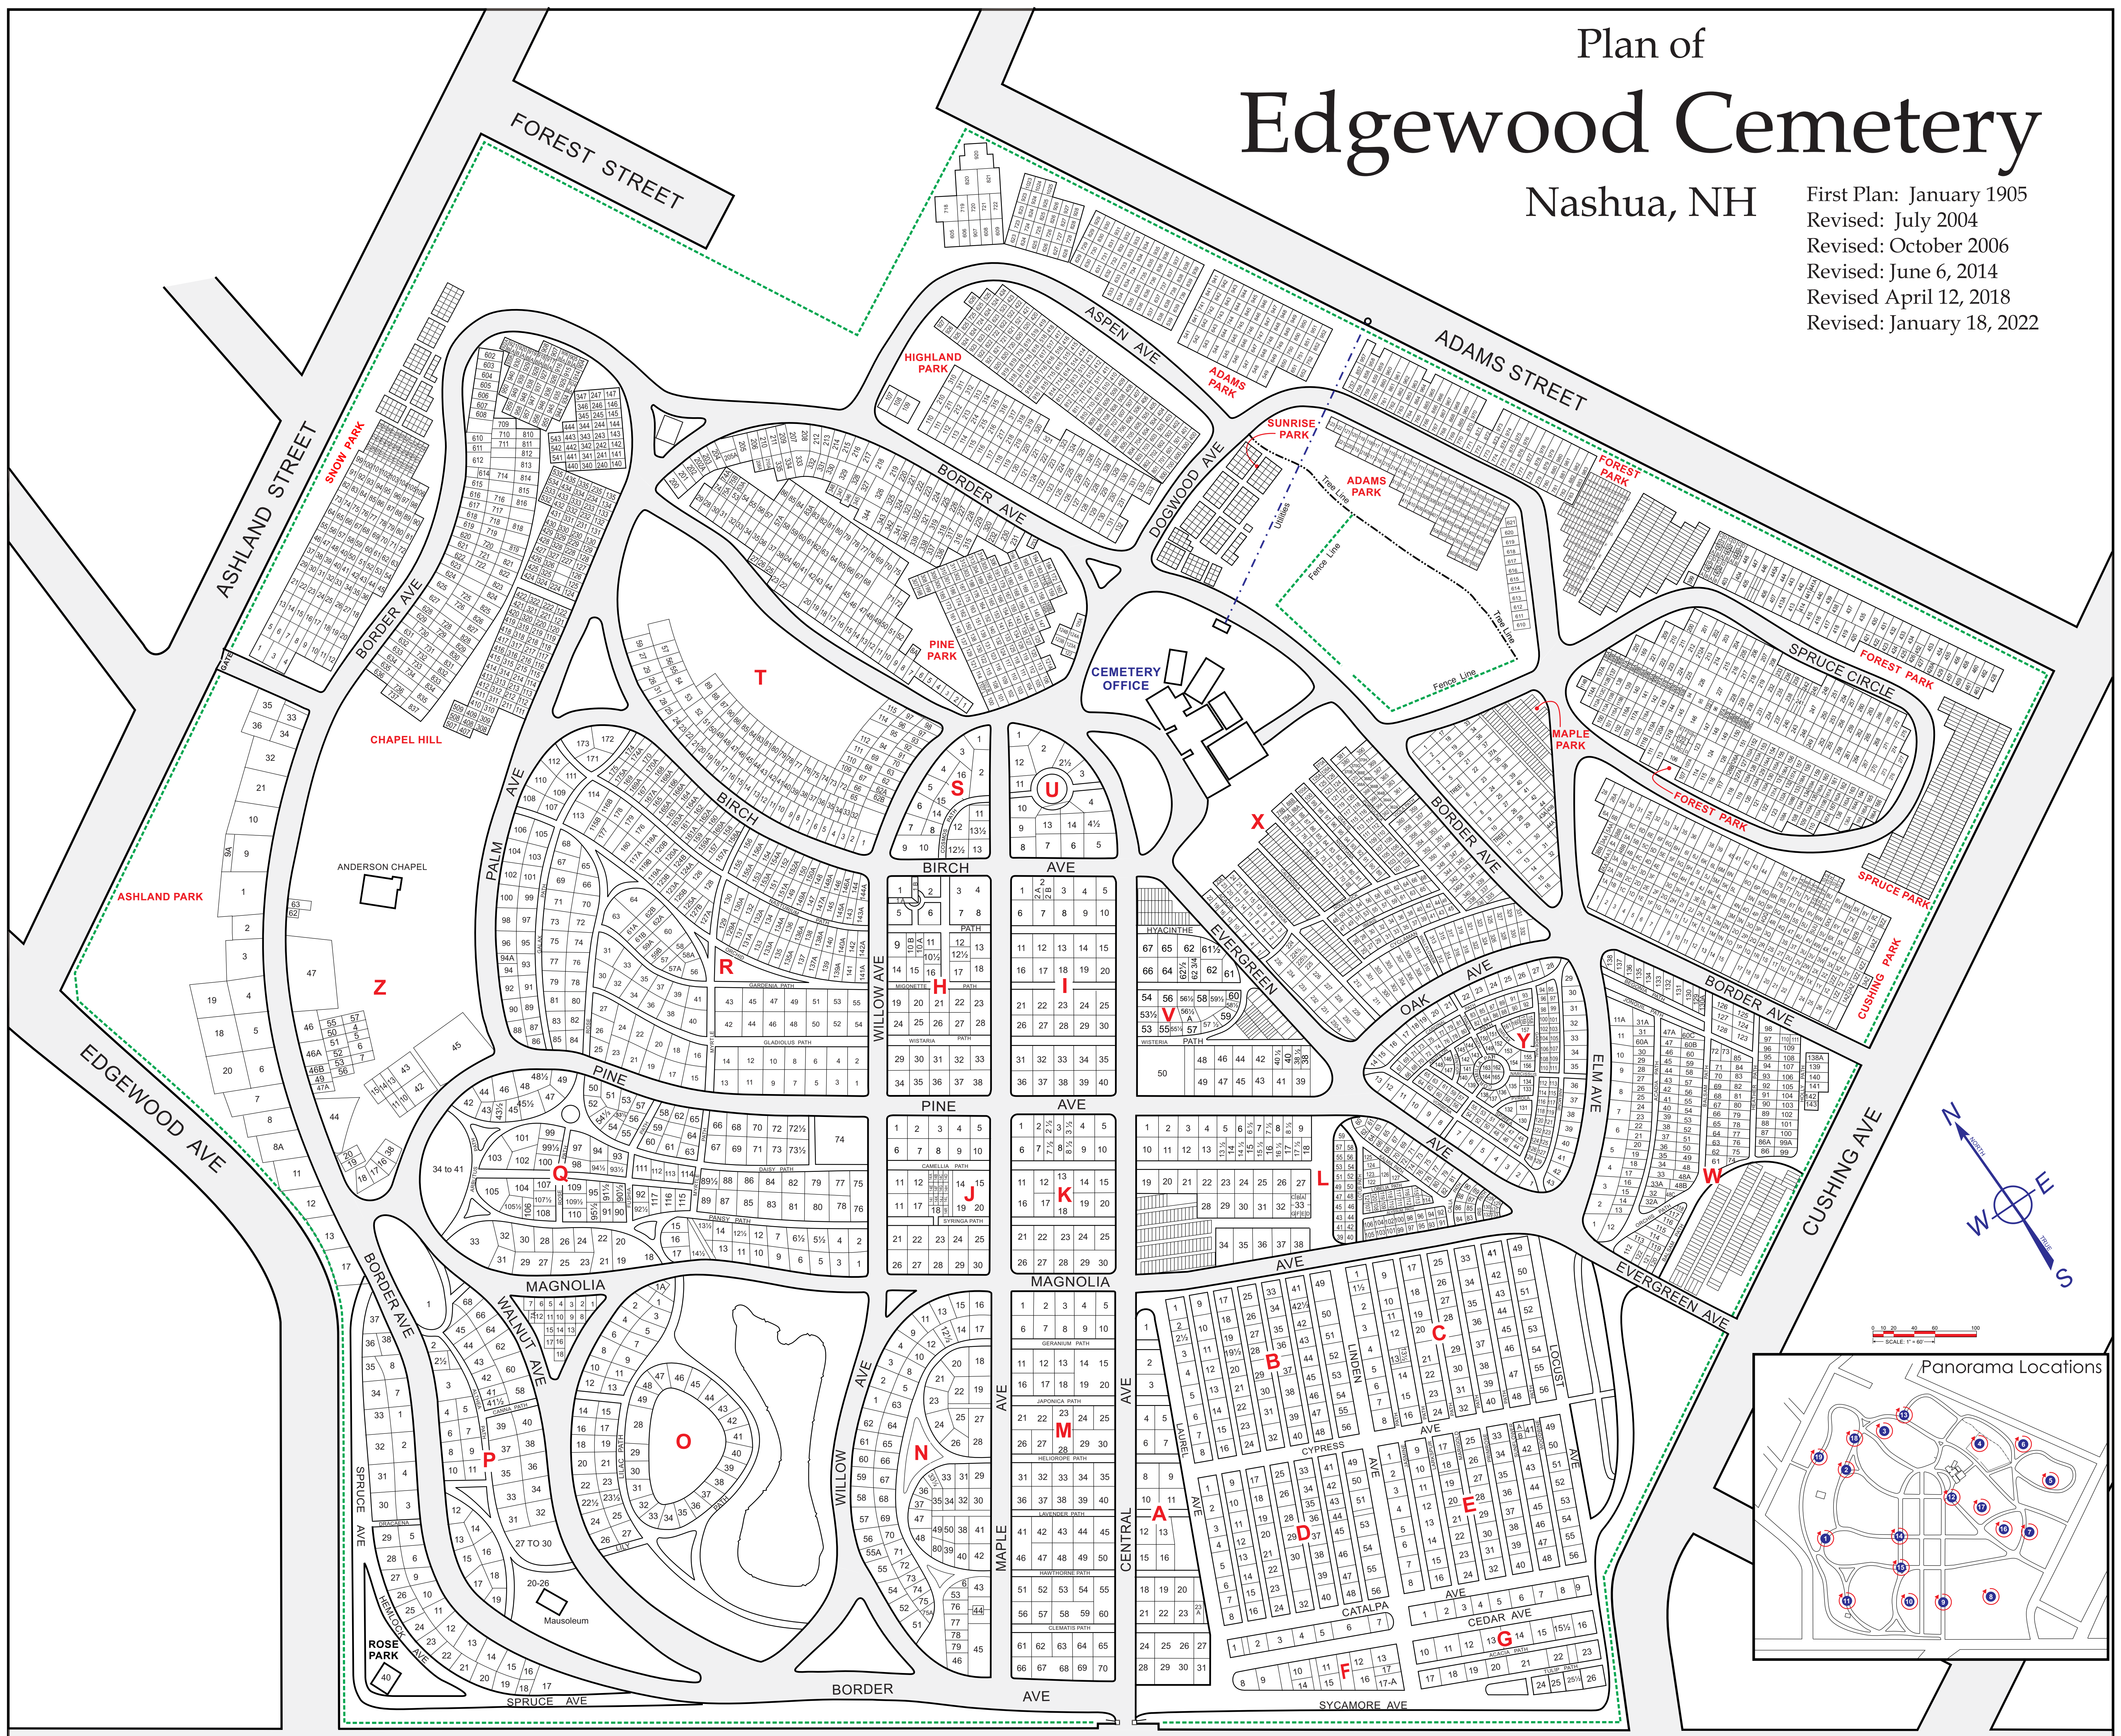

Plan of Edgewood Cemetery

Nashua, NH

First Plan: January 1905
Revised: July 2004
Revised: October 2006
Revised: June 6, 2014
Revised: April 12, 2018
Revised: January 18, 2022

Edgewood Cemetery
OVERVIEW
NOTE: The scale, grave location and measurements shown are for general reference use only. This is not a site surveyed document.
Scale 1" = 25'
Copyright © 2022 by TOPOGRAPHIX LLC